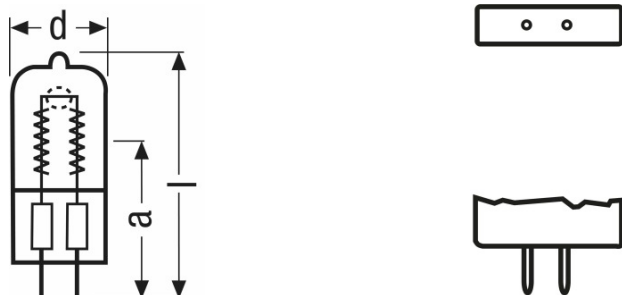

Technical data

Electrical data

Nominal wattage	300.00 W
Nominal voltage	120 V

Photometrical data

Nominal luminous flux	9800 lm
Color temperature	3350 K

Dimensions & weight

Diameter	18.5 mm
Length	53.0 mm
Illuminated field	10.0*12.5 mm <sup>2</sup>
Filament diameter	12.5 mm