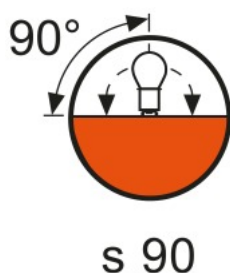

Product datasheet

Logistical Data

Product code	Product description	Packaging unit (Pieces/Unit)	Dimensions (length x width x height)	Volume	Gross weight
4008321098634	64512 300 W 120 V	Folding carton box 1	111 mm x 42 mm x 42 mm	0.20 dm³	21.50 g
4008321098641	64512 300 W 120 V	Shipping carton box 12	180 mm x 127 mm x 140 mm	3.20 dm³	290.00 g
4008321746115	64512 300 W 120 V	Folding carton box 1	33 mm x 37 mm x 73 mm	0.09 dm³	12.00 g
4008321746122	64512 300 W 120 V	Shipping carton box 20	205 mm x 142 mm x 76 mm	2.21 dm³	335.00 g

The mentioned product code describes the smallest quantity unit which can be ordered. One shipping unit can contain one or more single products. When placing an order, for the quantity please enter single or multiples of a shipping unit.

References / Links

For further information on pinch technology, please refer to the following brochure:
"A whole lotta shakin' goin' on!" New halogen lamps with quartz pinch technology. (122 W 100 DE 08/05)

Disclaimer

Subject to change without notice. Errors and omission excepted. Always make sure to use the most recent release.